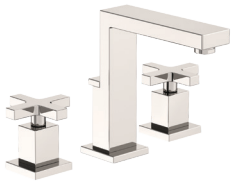

Finish Code: 15
Polished Nickel - Natural