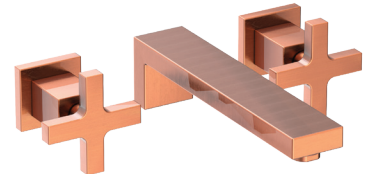

Wall Mount Faucets
3-2991/08A