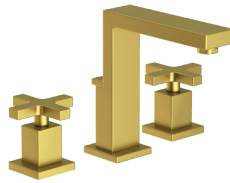

Finish Code: 04
Satin Brass - PVD