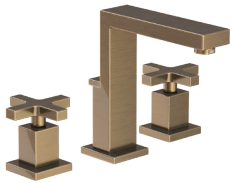

- Available in more than 20 decorative finishes
- Solid Brass Construction
- ADA Compliant Lever Handles
- Brass Valve bodies Valve Included
- Quarter-turn ceramic disc valve cartridges
- Spout Assembly with integral supply hoses
- Watersense compliant
- 5.71" (14.5 cm) spout height at outlet
- 5.49" (14.0 cm) spout reach (c-c)
- For 8" (20.3 cm) centers - Maximum 20" (50.8 cm)
- 1.2 GPM (4.5 LPM) Max

### PRICE GROUP: 2

Finish Code: 01  
Forever Brass - PVD

Finish Code: 03N  
Uncoated Polished  
Brass - Living

Finish Code: 04  
Satin Brass - PVD

Finish Code: 06  
Antique Brass

Finish Code: 07  
English Bronze

Finish Code: 10B  
Oil Rubbed Bronze

Finish Code: 15  
Polished Nickel - Natural

Finish Code: 15A  
Antique Nickel

Finish Code: 15S  
Satin Nickel - PVD

Finish Code: 20  
Stainless Steel - PVD

Finish Code: 30  
Midnight Chrome