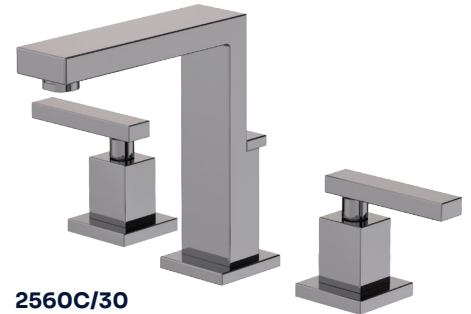

NEW PRODUCT | **2560C** Widespread Lavatory Faucet

2560C/30

NEW PRODUCT | **2990C** Widespread Lavatory Faucet

- Available in more than 20 decorative finishes
- Solid Brass Construction
- ADA Compliant Lever Handles
- Brass Valve bodies Valve Included
- Quarter-turn ceramic disc valve cartridges
- Spout Assembly with integral supply hoses
- Watersense compliant
- 5.71" (14.5 cm) spout height at outlet
- 5.49" (14.0 cm) spout reach (c-c)
- For 8" (20.3 cm) centers - Maximum 20" (50.8 cm)
- 1.2 GPM (4.5 LPM) Max

LIST PRICING

I	II	III
$1,185	$1,587	$1,893