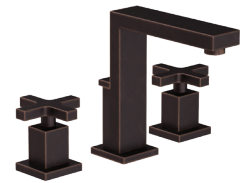

### PRICE GROUP: 3

Finish Code: 08A  
Antique Copper

Finish Code: 24S  
Satin Gold - PVD

Finish Code: 10  
Satin Bronze - PVD

Finish Code: 034  
Aged Brass

Finish Code: 24  
Polished Gold - PVD

Finish Code: VB  
Venetian Bronze