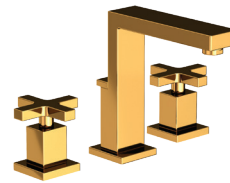

### PRICE GROUP: 3

Finish Code: 08A  
Antique Copper

Finish Code: 24S  
Satin Gold - PVD

Finish Code: 10  
Satin Bronze - PVD

Finish Code: 034  
Aged Brass

Finish Code: 24  
Polished Gold - PVD

Finish Code: VB  
Venetian Bronze