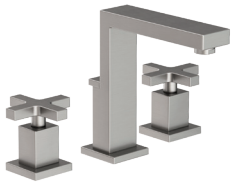

- Available in more than 20 decorative finishes
- Solid Brass Construction
- ADA Compliant Lever Handles
- Brass Valve bodies Valve Included
- Quarter-turn ceramic disc valve cartridges
- Spout Assembly with integral supply hoses
- Watersense compliant
- 5.71" (14.5 cm) spout height at outlet
- 5.49" (14.0 cm) spout reach (c-c)
- For 8" (20.3 cm) centers - Maximum 20" (50.8 cm)
- 1.2 GPM (4.5 LPM) Max

Finish Code: 10B  
Oil Rubbed Bronze

Finish Code: 15  
Polished Nickel - Natural

Finish Code: 15A  
Antique Nickel

Finish Code: 15S  
Satin Nickel - PVD

Finish Code: 20  
Stainless Steel - PVD

Finish Code: 30  
Midnight Chrome