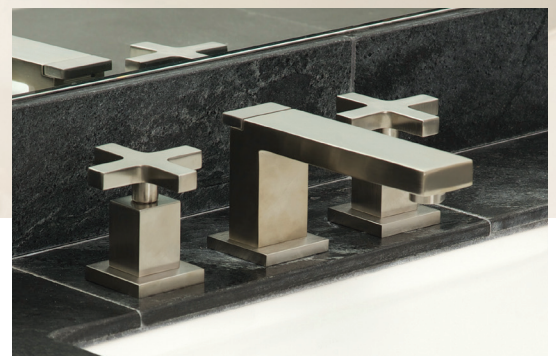

## SKYLAR COLLECTION | BATH

The Skylar collection reflects an incredibly modern design theme with its components taking the form of cubes and rectangles, a popular combination of bold and well-defined silhouettes. The collection now has the addition of 2 new widespread lavatory faucets with a sleek high profile spout design, allowing the homeowner to make distinctive design choices in their pursuit of a luxury bath experience.

- Available in more than 20 decorative finishes
- Solid Brass Construction
- ADA Compliant Lever Handles
- Brass Valve bodies Valve Included
- Quarter-turn ceramic disc valve cartridges
- Spout Assembly with integral supply hoses
- Watersense compliant
- 5.71" (14.5 cm) spout height at outlet
- 5.49" (14.0 cm) spout reach (c-c)
- For 8" (20.3 cm) centers - Maximum 20" (50.8 cm)
- 1.2 GPM (4.5 LPM) Max