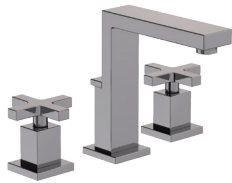

Finish Code: 10B  
Oil Rubbed Bronze

Finish Code: 15  
Polished Nickel - Natural

Finish Code: 15A  
Antique Nickel

Finish Code: 15S  
Satin Nickel - PVD

Finish Code: 20  
Stainless Steel - PVD

Finish Code: 30  
Midnight Chrome