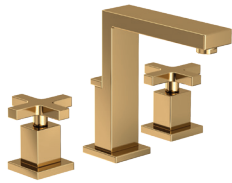

## SKYLAR COLLECTION | BATH

The Skylar collection reflects an incredibly modern design theme with its components taking the form of cubes and rectangles, a popular combination of bold and well-defined silhouettes. The collection now has the addition of 2 new widespread lavatory faucets with a sleek high profile spout design, allowing the homeowner to make distinctive design choices in their pursuit of a luxury bath experience.

- Available in more than 20 decorative finishes
- Solid Brass Construction
- ADA Compliant Lever Handles
- Brass Valve bodies Valve Included
- Quarter-turn ceramic disc valve cartridges
- Spout Assembly with integral supply hoses
- Watersense compliant
- 5.71" (14.5 cm) spout height at outlet
- 5.49" (14.0 cm) spout reach (c-c)
- For 8" (20.3 cm) centers - Maximum 20" (50.8 cm)
- 1.2 GPM (4.5 LPM) Max

Toilet Paper Holders  
2020-1570/15

Wall Mount Faucets  
3-2991/08A

Robe Hooks  
2020-1650/15

Towel Bars  
2020-1250/56

see website for full collection details

### PRICE GROUP: 2

Finish Code: 01  
Forever Brass - PVD

Finish Code: 03N  
Uncoated Polished  
Brass - Living

Finish Code: 04  
Satin Brass - PVD

Finish Code: 06  
Antique Brass

Finish Code: 07  
English Bronze