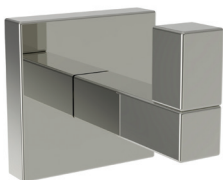

Robe Hooks
2020-1650/15