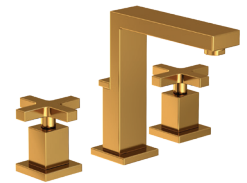

- Available in more than 20 decorative finishes
- Solid Brass Construction
- ADA Compliant Lever Handles
- Brass Valve bodies Valve Included
- Quarter-turn ceramic disc valve cartridges
- Spout Assembly with integral supply hoses
- Watersense compliant
- 5.71" (14.5 cm) spout height at outlet
- 5.49" (14.0 cm) spout reach (c-c)
- For 8" (20.3 cm) centers - Maximum 20" (50.8 cm)
- 1.2 GPM (4.5 LPM) Max

### PRICE GROUP: 3

Finish Code: 08A  
Antique Copper

Finish Code: 24S  
Satin Gold - PVD

Finish Code: 10  
Satin Bronze - PVD

Finish Code: 034  
Aged Brass

Finish Code: 24  
Polished Gold - PVD

Finish Code: VB  
Venetian Bronze