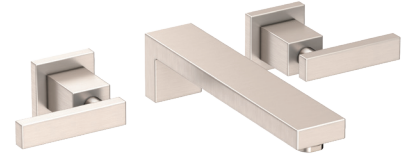

## SKYLAR COLLECTION | BATH

The Skylar collection reflects an incredibly modern design theme with its components taking the form of cubes and rectangles, a popular combination of bold and well-defined silhouettes. The collection now has the addition of 2 new widespread lavatory faucets with a sleek high profile spout design, allowing the homeowner to make distinctive design choices in their pursuit of a luxury bath experience.

- Available in more than 20 decorative finishes
- Solid Brass Construction
- ADA Compliant Lever Handles
- Brass Valve bodies Valve Included
- Quarter-turn ceramic disc valve cartridges
- Spout Assembly with integral supply hoses
- Watersense compliant
- 5.71" (14.5 cm) spout height at outlet
- 5.49" (14.0 cm) spout reach (c-c)
- For 8" (20.3 cm) centers - Maximum 20" (50.8 cm)
- 1.2 GPM (4.5 LPM) Max

### LIST PRICING

I	II	III
\$1,185	\$1,587	\$1,893

Tub Filler  
2560-4261/01

Single Hole Faucets  
2563/06

Wall Mount Faucets  
3-2561/15S

Shower Sets  
4-2064BP/04

Shower Sets  
5-2042BP/30

Toilet Paper Holders  
2020-1500/07

Toilet Paper Holders  
2020-1570/15

Wall Mount Faucets  
3-2991/08A

Robe Hooks  
2020-1650/15

Towel Bars  
2020-1250/56

see website for full collection details