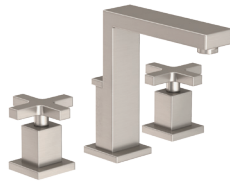

- Available in more than 20 decorative finishes
- Solid Brass Construction
- ADA Compliant Lever Handles
- Brass Valve bodies Valve Included
- Quarter-turn ceramic disc valve cartridges
- Spout Assembly with integral supply hoses
- Watersense compliant
- 5.71" (14.5 cm) spout height at outlet
- 5.49" (14.0 cm) spout reach (c-c)
- For 8" (20.3 cm) centers - Maximum 20" (50.8 cm)
- 1.2 GPM (4.5 LPM) Max

### PRICE GROUP: 2

Finish Code: 01  
Forever Brass - PVD

Finish Code: 03N  
Uncoated Polished  
Brass - Living

Finish Code: 04  
Satin Brass - PVD

Finish Code: 06  
Antique Brass

Finish Code: 07  
English Bronze

Finish Code: 10B  
Oil Rubbed Bronze

Finish Code: 15  
Polished Nickel - Natural

Finish Code: 15A  
Antique Nickel

Finish Code: 15S  
Satin Nickel - PVD

Finish Code: 20  
Stainless Steel - PVD

Finish Code: 30  
Midnight Chrome