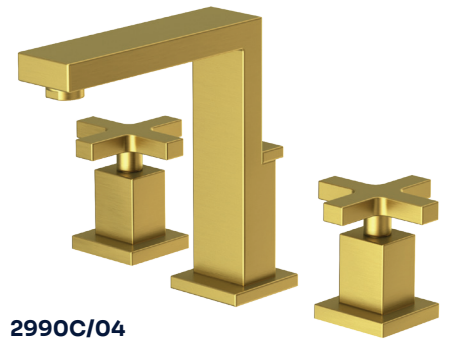

## SKYLAR COLLECTION | BATH

The Skylar collection reflects an incredibly modern design theme with its components taking the form of cubes and rectangles, a popular combination of bold and well-defined silhouettes. The collection now has the addition of 2 new widespread lavatory faucets with a sleek high profile spout design, allowing the homeowner to make distinctive design choices in their pursuit of a luxury bath experience.

**NEW PRODUCT** | **2560C** Widespread Lavatory Faucet

Shown in **Satin Bronze 10** finish

**2560C/30**

**2990C/04**

**NEW PRODUCT** | **2990C** Widespread Lavatory Faucet

Shown in **Flat Black 56** finish

- Available in more than 20 decorative finishes
- Solid Brass Construction
- ADA Compliant Lever Handles
- Brass Valve bodies Valve Included
- Quarter-turn ceramic disc valve cartridges
- Spout Assembly with integral supply hoses
- Watersense compliant
- 5.71" (14.5 cm) spout height at outlet
- 5.49" (14.0 cm) spout reach (c-c)
- For 8" (20.3 cm) centers - Maximum 20" (50.8 cm)
- 1.2 GPM (4.5 LPM) Max