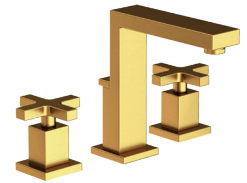

- Available in more than 20 decorative finishes
- Solid Brass Construction
- ADA Compliant Lever Handles
- Brass Valve bodies Valve Included
- Quarter-turn ceramic disc valve cartridges
- Spout Assembly with integral supply hoses
- Watersense compliant
- 5.71" (14.5 cm) spout height at outlet
- 5.49" (14.0 cm) spout reach (c-c)
- For 8" (20.3 cm) centers - Maximum 20" (50.8 cm)
- 1.2 GPM (4.5 LPM) Max

### PRICE GROUP: 3

Finish Code: 08A  
Antique Copper

Finish Code: 24S  
Satin Gold - PVD

Finish Code: 10  
Satin Bronze - PVD

Finish Code: 034  
Aged Brass

Finish Code: 24  
Polished Gold - PVD

Finish Code: VB  
Venetian Bronze