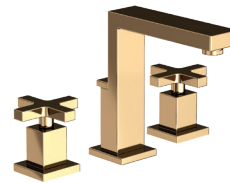

### PRICE GROUP: 3

Finish Code: 08A  
Antique Copper

Finish Code: 24S  
Satin Gold - PVD

Finish Code: 10  
Satin Bronze - PVD

Finish Code: 034  
Aged Brass

Finish Code: 24  
Polished Gold - PVD

Finish Code: VB  
Venetian Bronze