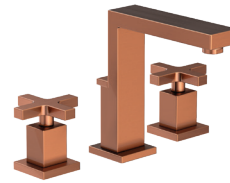

PRICE GROUP: 3

Finish Code: 08A
Antique Copper