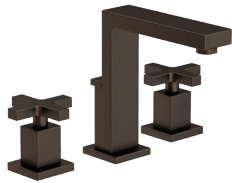

### PRICE GROUP: 2

Finish Code: 01  
Forever Brass - PVD

Finish Code: 03N  
Uncoated Polished  
Brass - Living

Finish Code: 04  
Satin Brass - PVD

Finish Code: 06  
Antique Brass

Finish Code: 07  
English Bronze