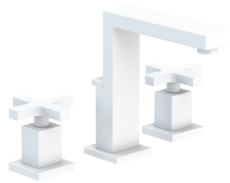

Finish Code: 52
Matte White