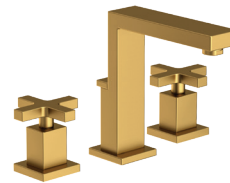

- Available in more than 20 decorative finishes
- Solid Brass Construction
- ADA Compliant Lever Handles
- Brass Valve bodies Valve Included
- Quarter-turn ceramic disc valve cartridges
- Spout Assembly with integral supply hoses
- Watersense compliant
- 5.71" (14.5 cm) spout height at outlet
- 5.49" (14.0 cm) spout reach (c-c)
- For 8" (20.3 cm) centers - Maximum 20" (50.8 cm)
- 1.2 GPM (4.5 LPM) Max

### PRICE GROUP: 3

Finish Code: 08A  
Antique Copper

Finish Code: 24S  
Satin Gold - PVD

Finish Code: 10  
Satin Bronze - PVD

Finish Code: 034  
Aged Brass

Finish Code: 24  
Polished Gold - PVD

Finish Code: VB  
Venetian Bronze